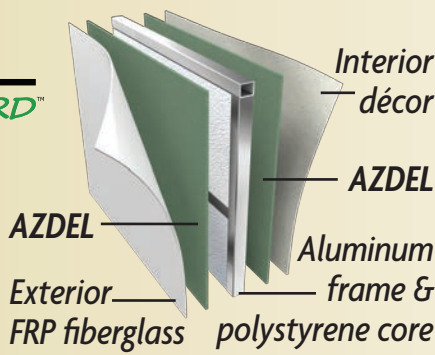

Paddle Light/Vent Switches

AZDEL Onboard RV composite panels create a durable, lightweight, water and temperature resistant, odorless and environmentally friendly wall that will increase the life of your RV.