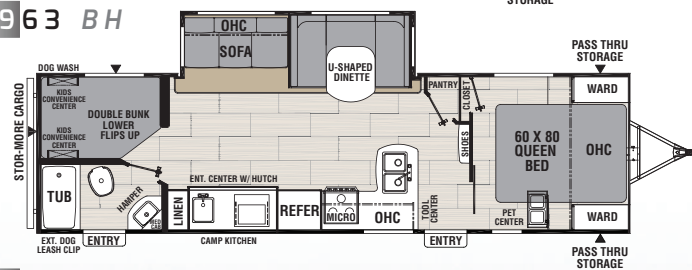

Camping Simplified Model Naming

First 2 numbers = Approximate box length

Second 2 numbers = Approximate weight

2 Letters = Floor plan description

2342 BH

Pet Features:

Exterior dog leash clip

Pet center

Dog wash

2454 BH

2758 RB

2963 BH

3369 RL

More Unbeatable Features:

Sofa touch lights / Sink cover storage / Motion activated pass-through storage light
Valuables hutch / Hanger closet / Bottle opener / Exterior fishing pole storage
Dual ducted A/C / Lighted USBs (5 in 2963 BH) / Kids convenience center
Heated and enclosed underbelly

	2342 BH	2454 BH	2758 RB	2963 BH	3369 RL
Hitch Weight (lbs.)	586	770	728	760	N/A
Carrying Capacity (lbs.)	1,500	2,098	1,466	1,192	N/A
UVW (lbs.)	4,681	5,462	6,134	6,408	N/A
Exterior Length (Includes Bumper to Hitch)	25' 5"	28' 9"	30' 11"	33' 11"	35' 11"
Exterior Height (Includes A/C)	11'	11' 1"	11' 1"	11' 1"	11' 3"
Awning Length	17'	18'	18'	18'	10'
Fresh Water Capacity (gal.)	49	49	49	49	49
Grey Water Capacity (gal.)	33	33	33	33	33
Waste Water Capacity (gal.)	33	33	33	33	33
Wheel Size	14"	14"	14"	14"	15"

**Estimated average based on standard build optional equipment.

www.northernspiritrv.com

To learn more about Coachmen RV and our products and see how Coachmen is making the easy life easier, visit www.coachmenrv.com