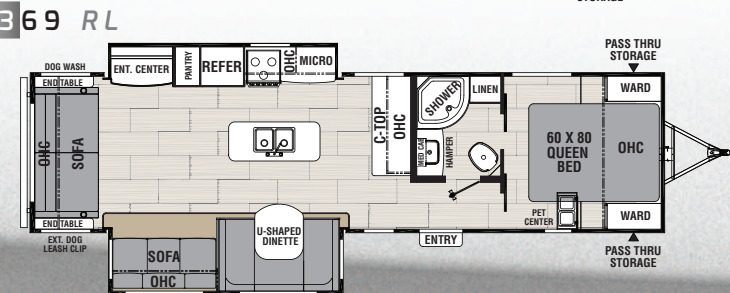

More Unbeatable Features:

Sofa touch lights / Sink cover storage / Motion activated pass-through storage light
Valuables hutch / Hanger closet / Bottle opener / Exterior fishing pole storage
Dual ducted A/C / Lighted USBs (5 in 2963 BH) / Kids convenience center
Heated and enclosed underbelly

	2342 BH	2454 BH	2758 RB	2963 BH	3369 RL
Hitch Weight (lbs.)	586	770	728	760	N/A
Carrying Capacity (lbs.)	1,500	2,098	1,466	1,192	N/A
UVW (lbs.)	4,681	5,462	6,134	6,408	N/A
Exterior Length (Includes Bumper to Hitch)	25' 5"	28' 9"	30' 11"	33' 11"	35' 11"
Exterior Height (Includes A/C)	11'	11' 1"	11' 1"	11' 1"	11' 3"
Awning Length	17'	18'	18'	18'	10'
Fresh Water Capacity (gal.)	49	49	49	49	49
Grey Water Capacity (gal.)	33	33	33	33	33
Waste Water Capacity (gal.)	33	33	33	33	33
Wheel Size	14"	14"	14"	14"	15"

**Estimated average based on standard build optional equipment.

www.northernspiritrv.com

To learn more about Coachmen RV and our products and see how Coachmen is making the easy life easier, visit www.coachmenrv.com