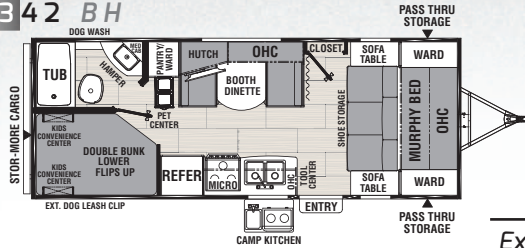

Camping Simplified Model Naming

First 2 numbers = Approximate box length

Second 2 numbers = Approximate weight

2 Letters = Floor plan description

2342 BH

Pet Features:

Exterior dog leash clip

Pet center

Dog wash

2454 BH