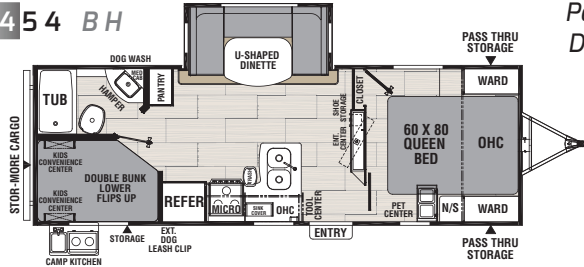

Camping Simplified Model Naming

First 2 numbers = Approximate box length

Second 2 numbers = Approximate weight

2 Letters = Floor plan description

2342 BH

Pet Features:

Exterior dog leash clip

Pet center

Dog wash

2454 BH

2758 RB

2963 BH

3369 RL

More Unbeatable Features:

Sofa touch lights / Sink cover storage / Motion activated pass-through storage light
Valuables hutch / Hanger closet / Bottle opener / Exterior fishing pole storage
Dual ducted A/C / Lighted USBs (5 in 2963 BH) / Kids convenience center
Heated and enclosed underbelly

	2342 BH	2454 BH	2758 RB	2963 BH	3369 RL
Hitch Weight (lbs.)	586	770	728	760	N/A
Carrying Capacity (lbs.)	1,500	2,098	1,466	1,192	N/A
UVW (lbs.)	4,681	5,462	6,134	6,408	N/A
Exterior Length (Includes Bumper to Hitch)	25' 5"	28' 9"	30' 11"	33' 11"	35' 11"
Exterior Height (Includes A/C)	11'	11' 1"	11' 1"	11' 1"	11' 3"
Awning Length	17'	18'	18'	18'	10'
Fresh Water Capacity (gal.)	49	49	49	49	49
Grey Water Capacity (gal.)	33	33	33	33	33
Waste Water Capacity (gal.)	33	33	33	33	33
Wheel Size	14"	14"	14"	14"	15"

**Estimated average based on standard build optional equipment.

www.northernspiritrv.com

To learn more about Coachmen RV and our products and see how Coachmen is making the easy life easier, visit www.coachmenrv.com