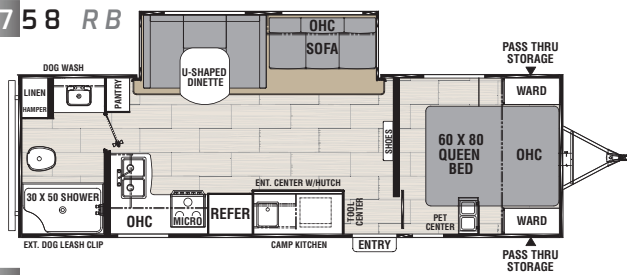

Camping Simplified Model Naming

First 2 numbers = Approximate box length

Second 2 numbers = Approximate weight

2 Letters = Floor plan description

2342 BH

Pet Features:

Exterior dog leash clip

Pet center

Dog wash

2454 BH

2758 RB

2963 BH

3369 RL

More Unbeatable Features:

Sofa touch lights / Sink cover storage / Motion activated pass-through storage light
Valuables hutch / Hanger closet / Bottle opener / Exterior fishing pole storage
Dual ducted A/C / Lighted USBs (5 in 2963 BH) / Kids convenience center
Heated and enclosed underbelly

	2342 BH	2454 BH	2758 RB	2963 BH	3369 RL
Hitch Weight (lbs.)	586	770	728	760	N/A
Carrying Capacity (lbs.)	1,500	2,098	1,466	1,192	N/A
UVW (lbs.)	4,681	5,462	6,134	6,408	N/A
Exterior Length (Includes Bumper to Hitch)	25' 5"	28' 9"	30' 11"	33' 11"	35' 11"
Exterior Height (Includes A/C)	11'	11' 1"	11' 1"	11' 1"	11' 3"
Awning Length	17'	18'	18'	18'	10'
Fresh Water Capacity (gal.)	49	49	49	49	49
Grey Water Capacity (gal.)	33	33	33	33	33
Waste Water Capacity (gal.)	33	33	33	33	33
Wheel Size	14"	14"	14"	14"	15"

**Estimated average based on standard build optional equipment.

www.northernspiritrv.com

To learn more about Coachmen RV and our products and see how Coachmen is making the easy life easier, visit www.coachmenrv.com