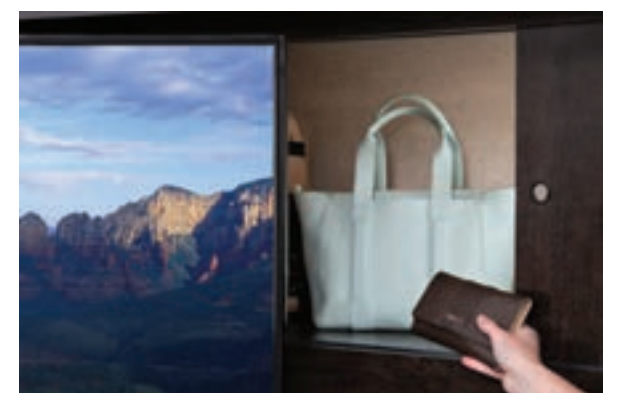

Valuables Hutch
(N/A all models)