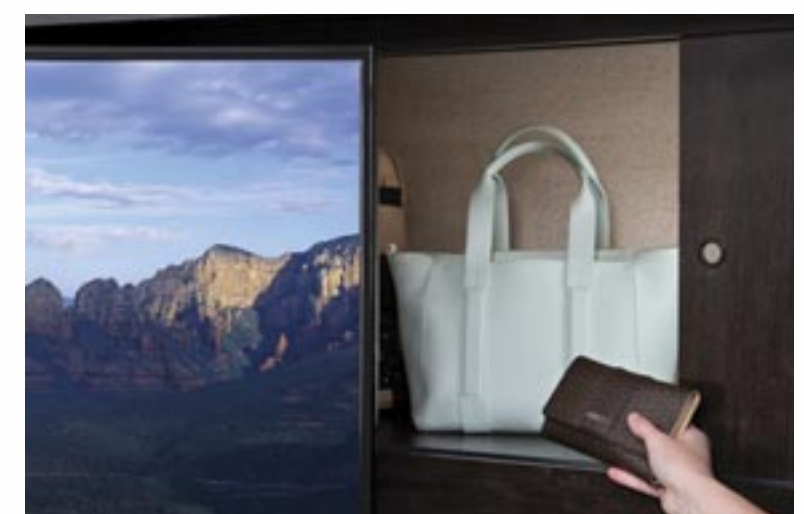

Tool Center

Valuables Hutch (N/A all models)