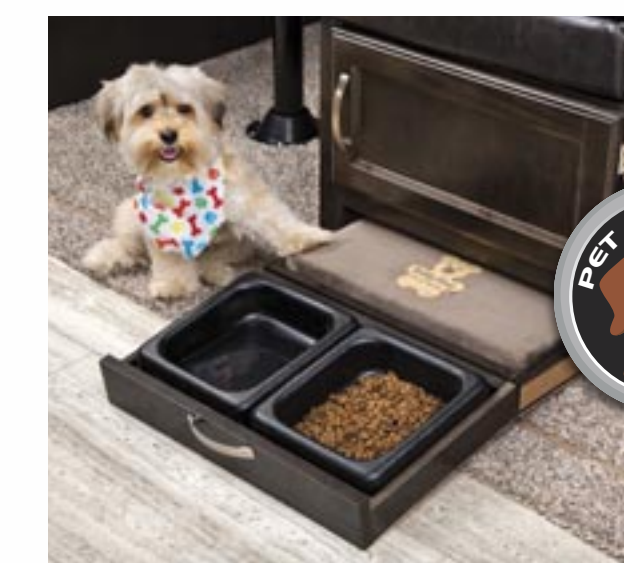

"Easy Up" Quick Connect Stabilizer Jack Bit, with Handy Motion Activated Light

Pet Center Plus (N/A all models)