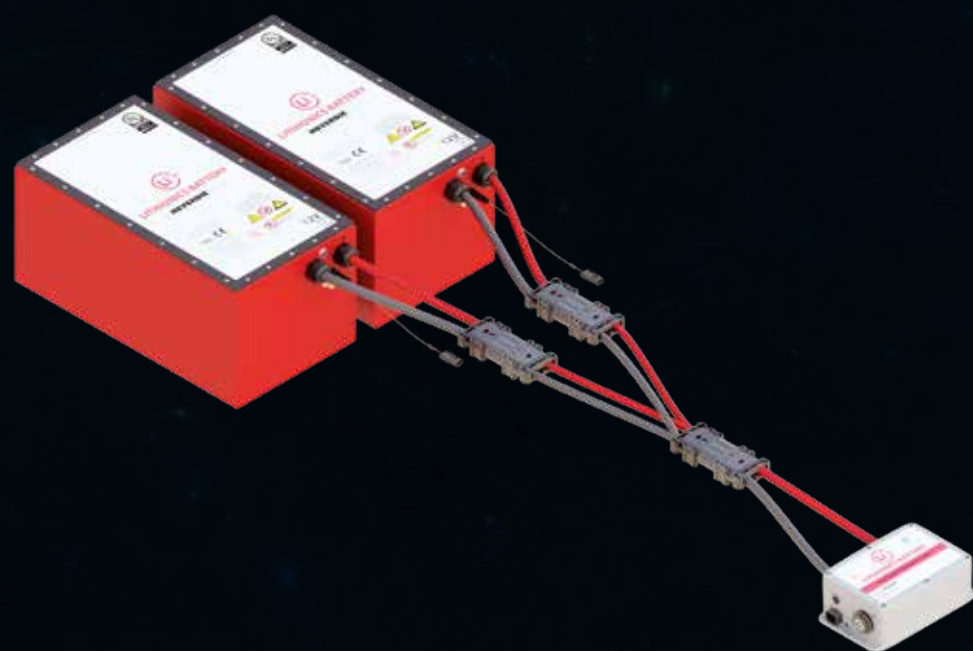

CHECK OUT WHAT'S **NEW!**

Larger Square Sink

High Rise Faucet with Pull Out Sprayer

Air Fryer/Convection Microwave Combo (floorplan specific)

Front Mount Lagun Table on all NOVA and Beyond floorplans

Optional 1260AH Lithium System (combines TWO 630AH Lithium Batteries)

Optional Modern Grey Cabinets with White Countertops and Herringbone Flooring

Optional Drop-In 310AH Lithium Battery (Pairs with Generator IPO AGM Battery)

All-In-One Antenna Features:

- Omnidirectional over-the-air HDTV antenna with VHF/UHF/FM capabilities
- True omnidirectional high-gain cellular antenna provides increased range
- Amplified Wi-Fi antenna for stronger signal reception
- Pre-wired to interior of coach for easy consumer installations

King Olympus Digital Antenna, Wifi Booster, and cell booster prep